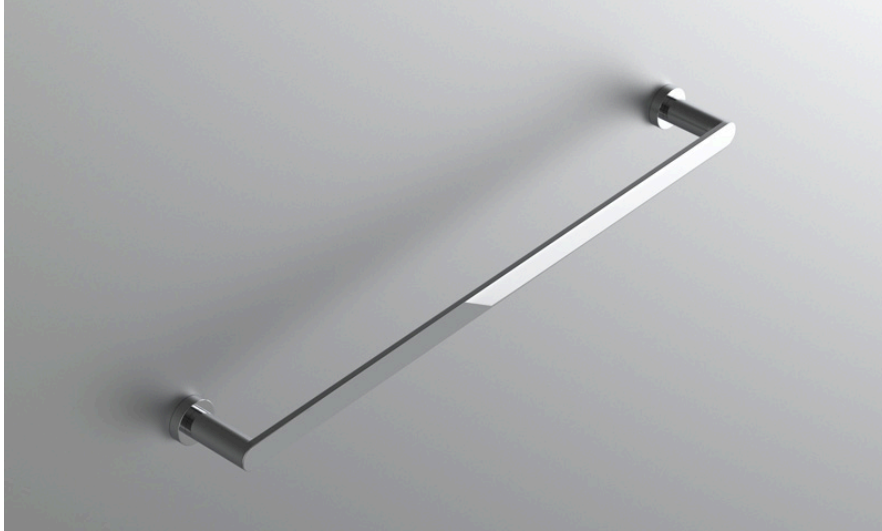

neelnox

LET
THERE
BE **DESIGN.**

FEATURES

- Premium 304 Grade Stainless Steel
- Solid Mount Construction
- Concealed Installation Hardware
- State of the art wall anchors included for installation on Dry wall or Tile

COLLECTION BEAUMONT

TOWEL BAR

| Model | Product | Finishes Available |
|-----------|---------------|---|
| BEA-TWB9 | 9" Towel Bar | Multiple finishes available. Over 23 finishes to choose from. |
| BEA-TWB12 | 12" Towel Bar | |
| BEA-TWB18 | 18" Towel Bar | |
| BEA-TWB24 | 24" Towel Bar | |
| BEA-TWB30 | 30" Towel Bar | |