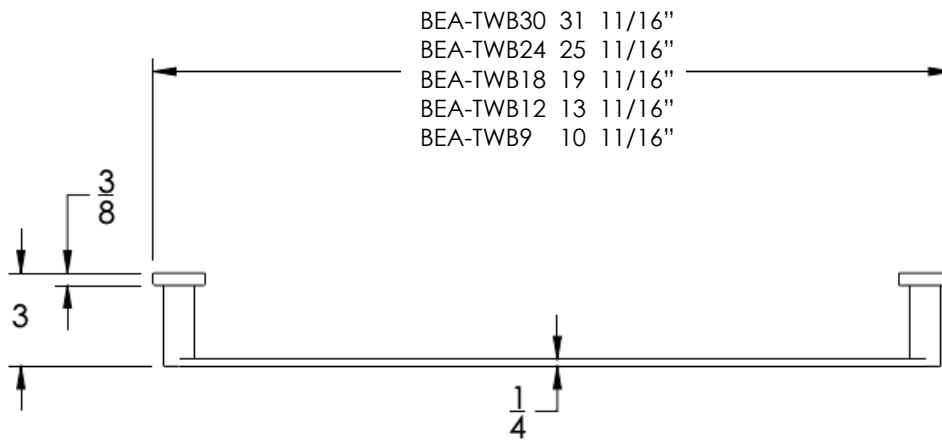

COLLECTION BEAUMONT

TOWEL BAR

| Model | Product | Finishes Available |
|-----------|---------------|---|
| BEA-TWB9 | 9" Towel Bar | Multiple finishes available. Over 23 finishes to choose from. |
| BEA-TWB12 | 12" Towel Bar | |
| BEA-TWB18 | 18" Towel Bar | |
| BEA-TWB24 | 24" Towel Bar | |
| BEA-TWB30 | 30" Towel Bar | |

Dimensions in inches

FRONT

TOP

SIDE

NOTE: Dimensions subject to change without notice.