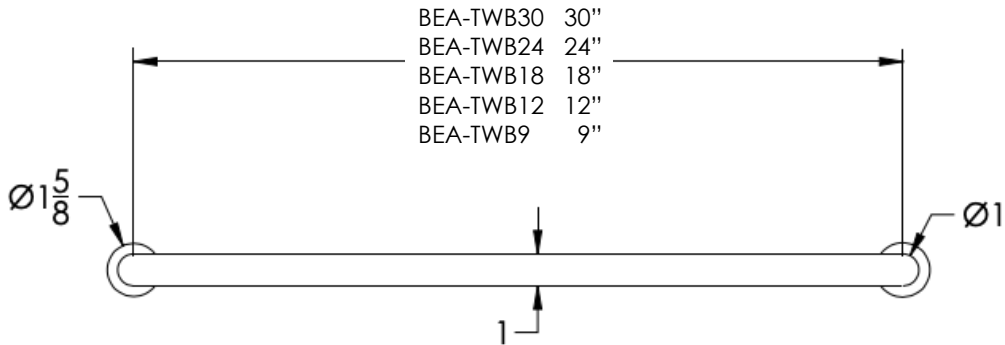

COLLECTION BEAUMONT

TOWEL BAR

| Model | Product | Finishes Available |
|-----------|---------------|---|
| BEA-TWB9 | 9" Towel Bar | Multiple finishes available. Over 23 finishes to choose from. |
| BEA-TWB12 | 12" Towel Bar | |
| BEA-TWB18 | 18" Towel Bar | |
| BEA-TWB24 | 24" Towel Bar | |
| BEA-TWB30 | 30" Towel Bar | |

Dimensions in inches

FRONT

TOP

SIDE

NOTE: Dimensions subject to change without notice.